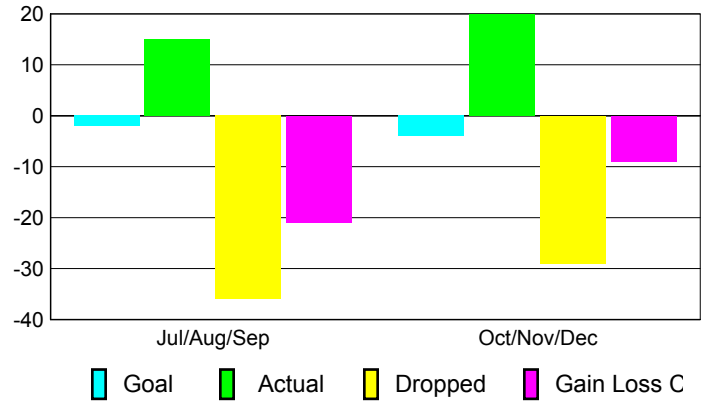

Membership Results 2010-2011

Goal, New, Dropped, Gain/Loss