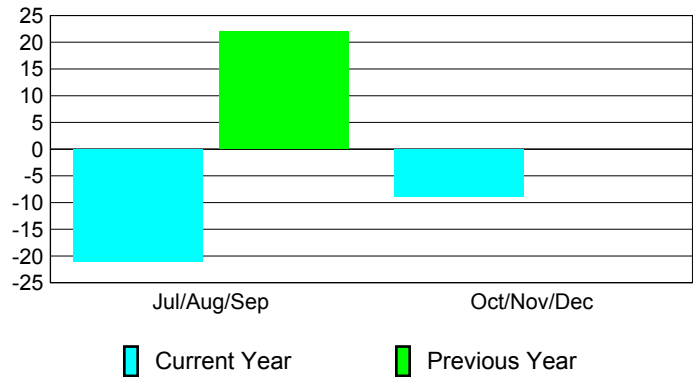

Comparison of Membership Gain/Loss

Current Year Compared to the Previous Year